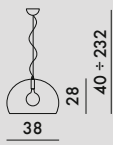

SMALL FL/Y 2002

Design Ferruccio Laviani

K **NEW SUSTAINABLE MATERIAL**

9053

NEW! MATERIALE

PMMA riciclato colorato in massa

9068

MATERIALE